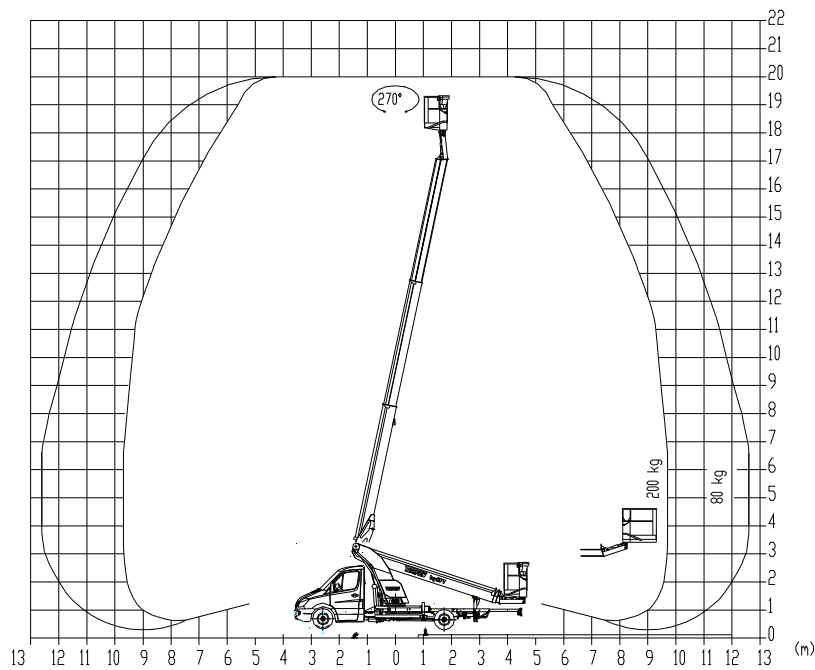

Examples access technology
Rotation of basket 180° - offset basket

wallniche

saddleroof

wall projection

Alteration in construction reserved!

TEUPEN Maschinenbaugesellschaft mbH

Address: Marie-Curie-Strasse 13 - 48599 Gronau-GERMANY - Phone ++49 / 2562 / 8161-0 - Fax ++49 / 2562 / 8161-888
P. O. Box: 1951 - 48580 Gronau-GERMANY