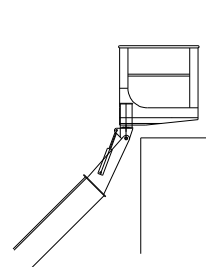

Examples access technology
Rotation of basket 180° - offset basket

wallniche

saddleroof

wall projection

Alteration in construction reserved!

TEUPEN Maschinenbaugesellschaft mbH

Address: Marie-Curie-Strasse 13 - 48599 Gronau-GERMANY - Phone ++49 / 2562 / 8161-0 - Fax ++49 / 2562 / 8161-888
P. O. Box: 1951 - 48580 Gronau-GERMANY